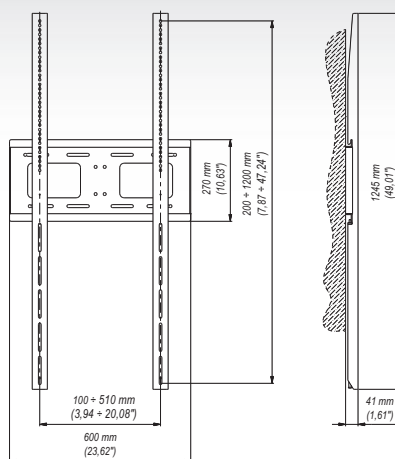

## Features

- 1 **SOLID BUILD**  
3 mm thick powder-coated metal sheet
- 2 **ACCEPTS 70" AND LARGER SCREENS**
- 3 **VERTICAL SCREEN INSTALLATION**

## Technical Data

200x100 mm 200x200 mm 300x300 mm 400x200 mm 400x400 mm 600x400 mm 800x200 mm 800x400 mm	60 Kg	70" +
41 mm	min. 100x200 mm max. 510x1200 mm	

## Trade Information

Index	Colour	Package	EAN
XWB3c-B	Black	Orange	5908252961924
XWB3s-B	Grey	Orange	5908252961917
Package Dimensions [mm] (H x W x D)		1280x320x60	
Weight [Kg]		9,8	